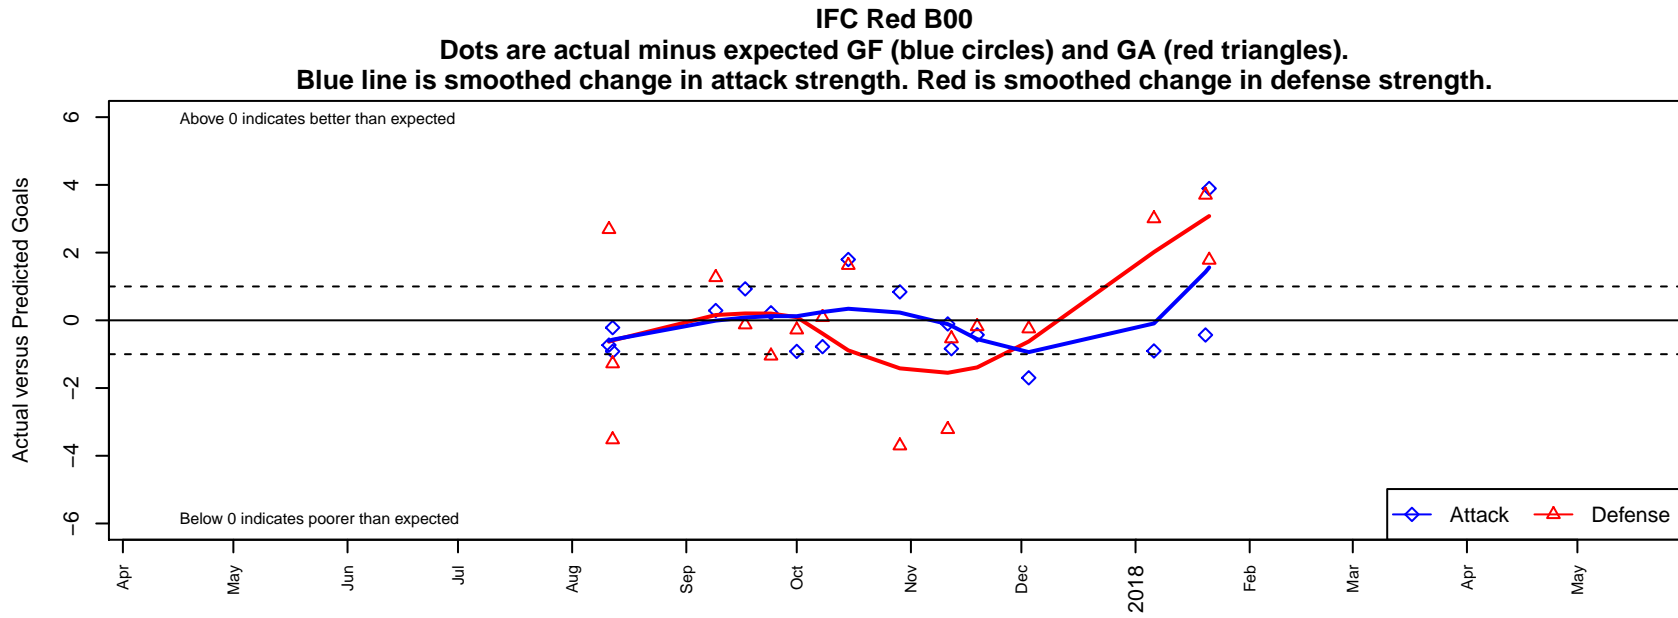

# IFC Red B00

Issaquah FC  
Issaquah, WA  
B00 total strength=1361  
attack=10.02 defense=4.89  
fall league = NPSL DIVISION 2 (00/99) U19  
notes= Shane 2016

alt names used:

Venues played:  
2017 Rimland Challenge U19  
2017 NPSL DIVISION 2 (00/99) U19  
2017 Founders Cup B99 Div A

**attack and defense variance (black dot)  
relative to other teams  
and top 10 in region**

**attack and defense rating  
relative to others at age  
and all opponents in last 13 months**

**Performance relative to 13 month average**